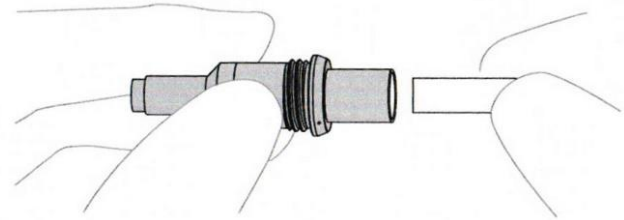

Insert Filter Instruction

- A. Take off the filter from a used cigarette. (the filter can be take off from new cigarette for the first time use).

- B. Insert filter to mouthpiece base. it is suggested that change cigarette filter once within 4 cigarettes usage.

- C. Insert silicone mouthpiece to mouth piece base and replace with new silicone mouth piece after one month cigarette use(it is suggested that change silicone mouthpiece daily to achive the best taste).