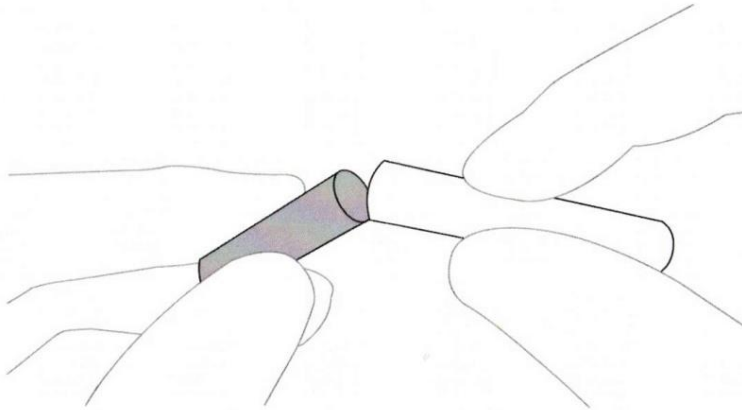

Insert Filter Instruction

- A. Take off the filter from a used cigarette. (the filter can be take off from new cigarette for the first time use).

- B. Insert filter to mouthpiece base. it is suggested that change cigarette filter once within 4 cigarettes usage.

- C. Insert silicone mouthpiece to mouth piece base and replace with new silicone mouth piece after one month cigarette use(it is suggested that change silicone mouthpiece daily to achive the best taste).