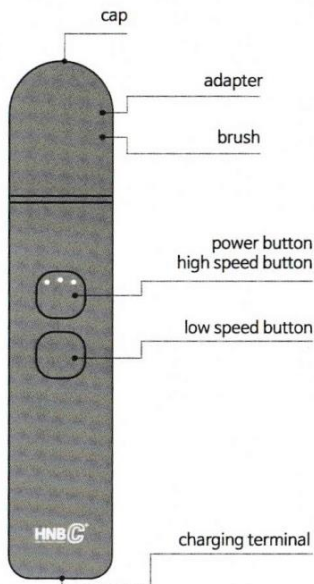

Name of Each Part