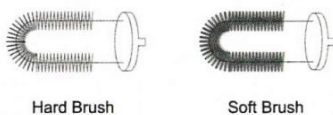

Components

- ① HNBC Cleaner
- ② 1 x Hard Brush, 1 x Soft Brush
- ③ 2 x Adapters
- ④ C Type Cable
- ⑤ Manual + Warranty card

* You can buy extra adapter and brushes

Precautions for Use

Please read the manual carefully before using the product to ensure safe and proper use.

- If you use a brush other than the dedicated brush for each model, it may cause a malfunction. In this case, it is not covered by A / S warranty.
- Do not use brushes combined without gender.
- Do not disassemble or repair the device yourself.
- Do not replace the battery arbitrarily.
- Please turn off the power after use.
- Do not connect wires or metallic objects to the charging terminal.
- Please keep out of reach of children.
- Keep your device away from water.

Warranty terms

HNBC will provide repair or replacement under warranty according to the following terms and conditions.