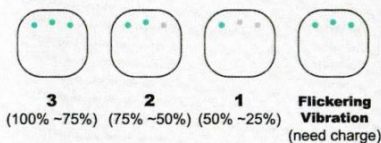

POWER BUTTON - BATTERY LEVEL INDICATOR